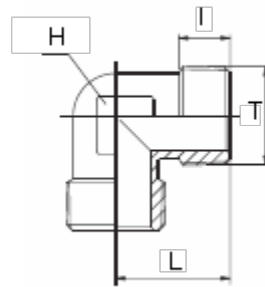

# Data Sheet

Article number: 5891210TR34  
Description: Elbow sleeve 1210TR  
G3/4"

## Measures

---

H = 25  
L = 33.0  
I = 16.0  
T = 3/4"